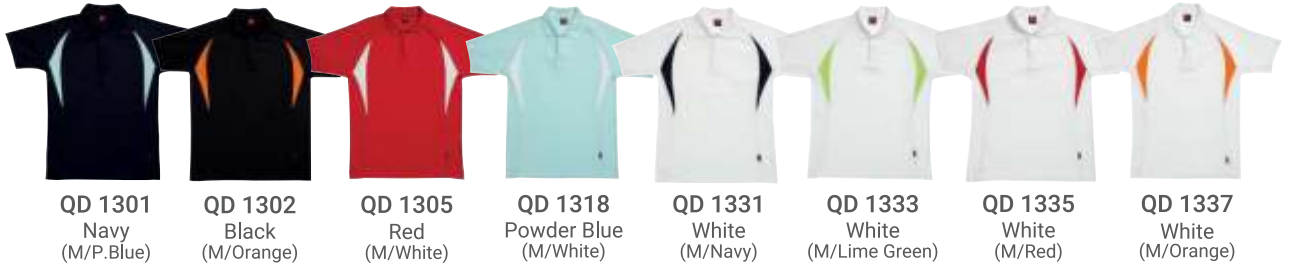

QD 1301
Navy
(M/P.Blue)

QD 1302
Black
(M/Orange)

QD 1305
Red
(M/White)

QD 1318
Powder Blue
(M/White)

QD 1331
White
(M/Navy)

QD 1333
White
(M/Lime Green)

QD 1335
White
(M/Red)

QD 1337
White
(M/Orange)

QD12 100% Microfibre | Weight: 170g/m² | Sizes: 2XS-3XL