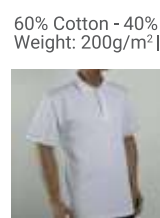

QD 0100
White

QD09 60% Cotton - 40% Microfibre | Weight: 200g/m² | Sizes: 2XS-3XL