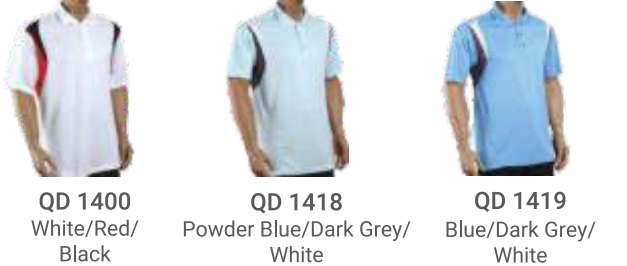

QD14 100% Microfibre | Weight: 170g/m² | Sizes: 2XS-3XL