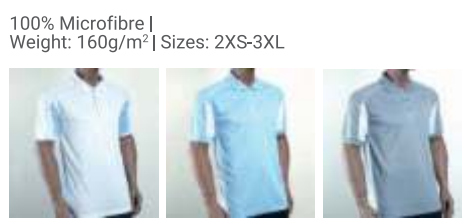

QD 0700
White/
Light Blue

QD 0710
Light Blue/
White

QD 0712
Light Grey/
White

QD01 60% Cotton - 40% Microfibre | Weight: 200g/m² | Sizes: 2XS-3XL

QD09 60% Cotton - 40% Microfibre | Weight: 200g/m² | Sizes: 2XS-3XL