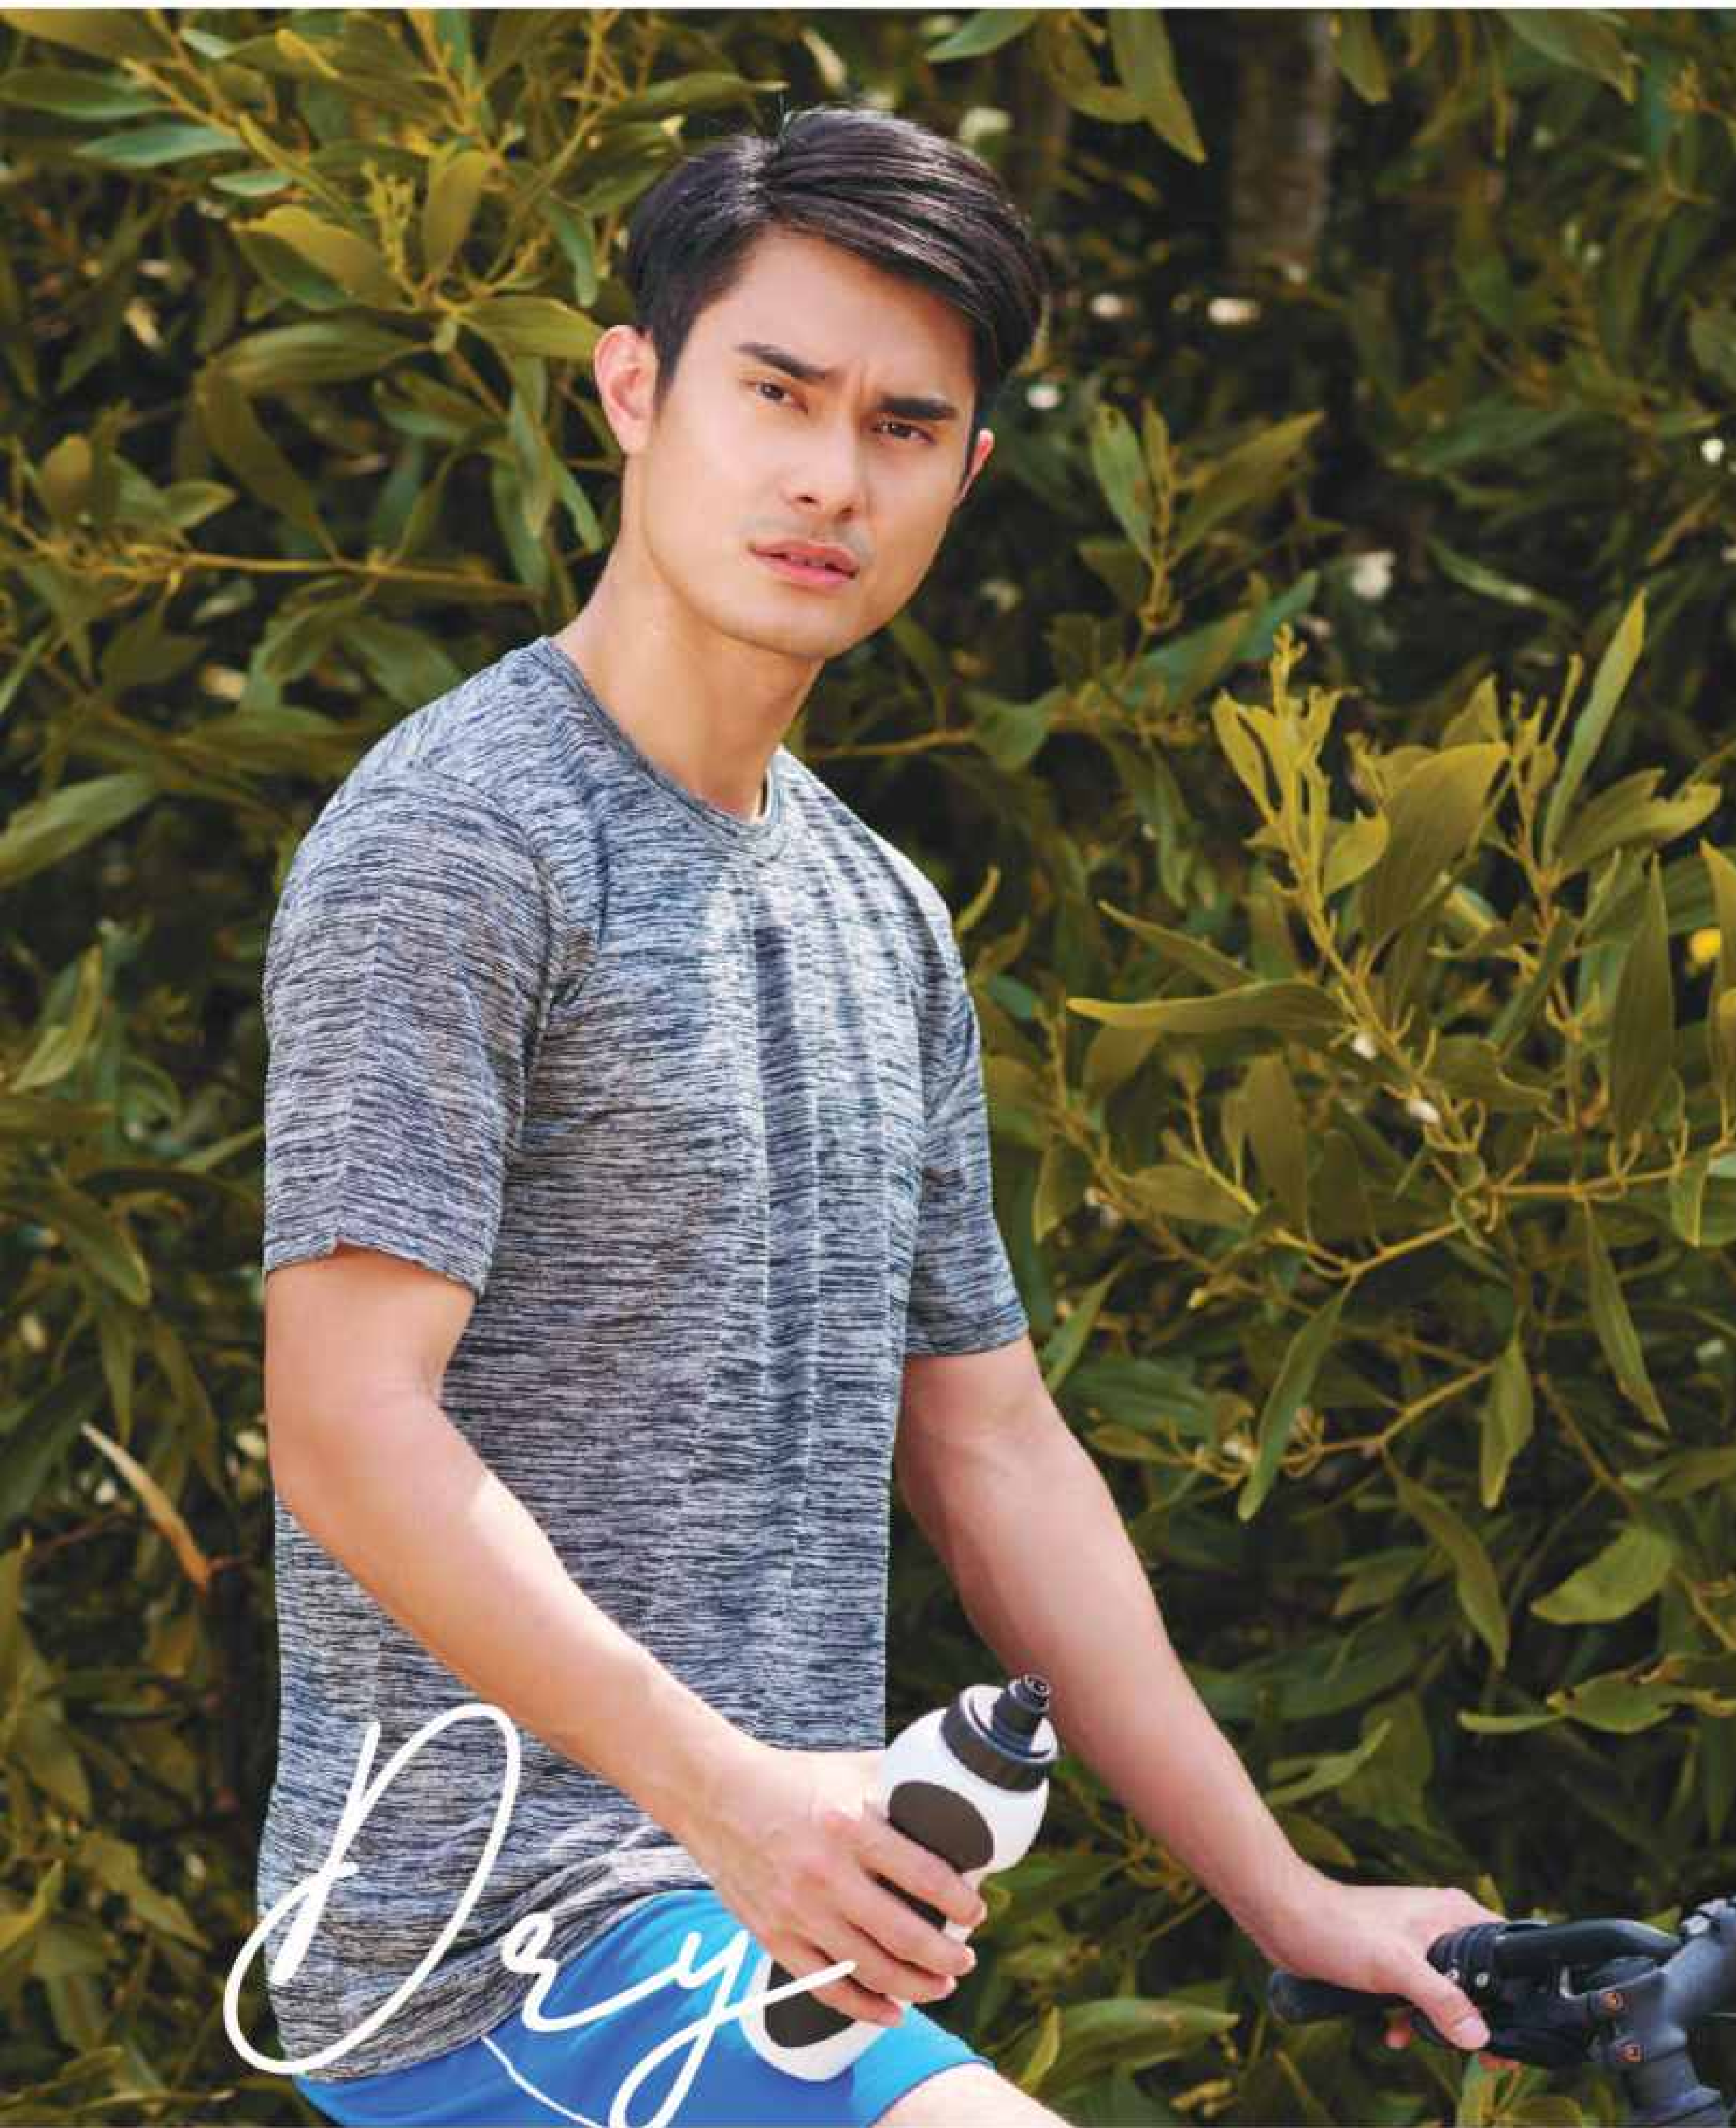

# QD 50

100% Cationic Polyester Interlock  
Weight: 140g/m<sup>2</sup>

SIZE	SHOULDER	CHEST	SLEEVE	LENGTH
XS	16"	36"	7.5"	26"
S	17"	38"	8"	27"
M	18"	40"	8.5"	28"
L	19"	42"	9"	29"
XL	20"	44"	9.5"	30"
2XL	21"	46"	10"	31"
3XL	22"	48"	10.5"	32"