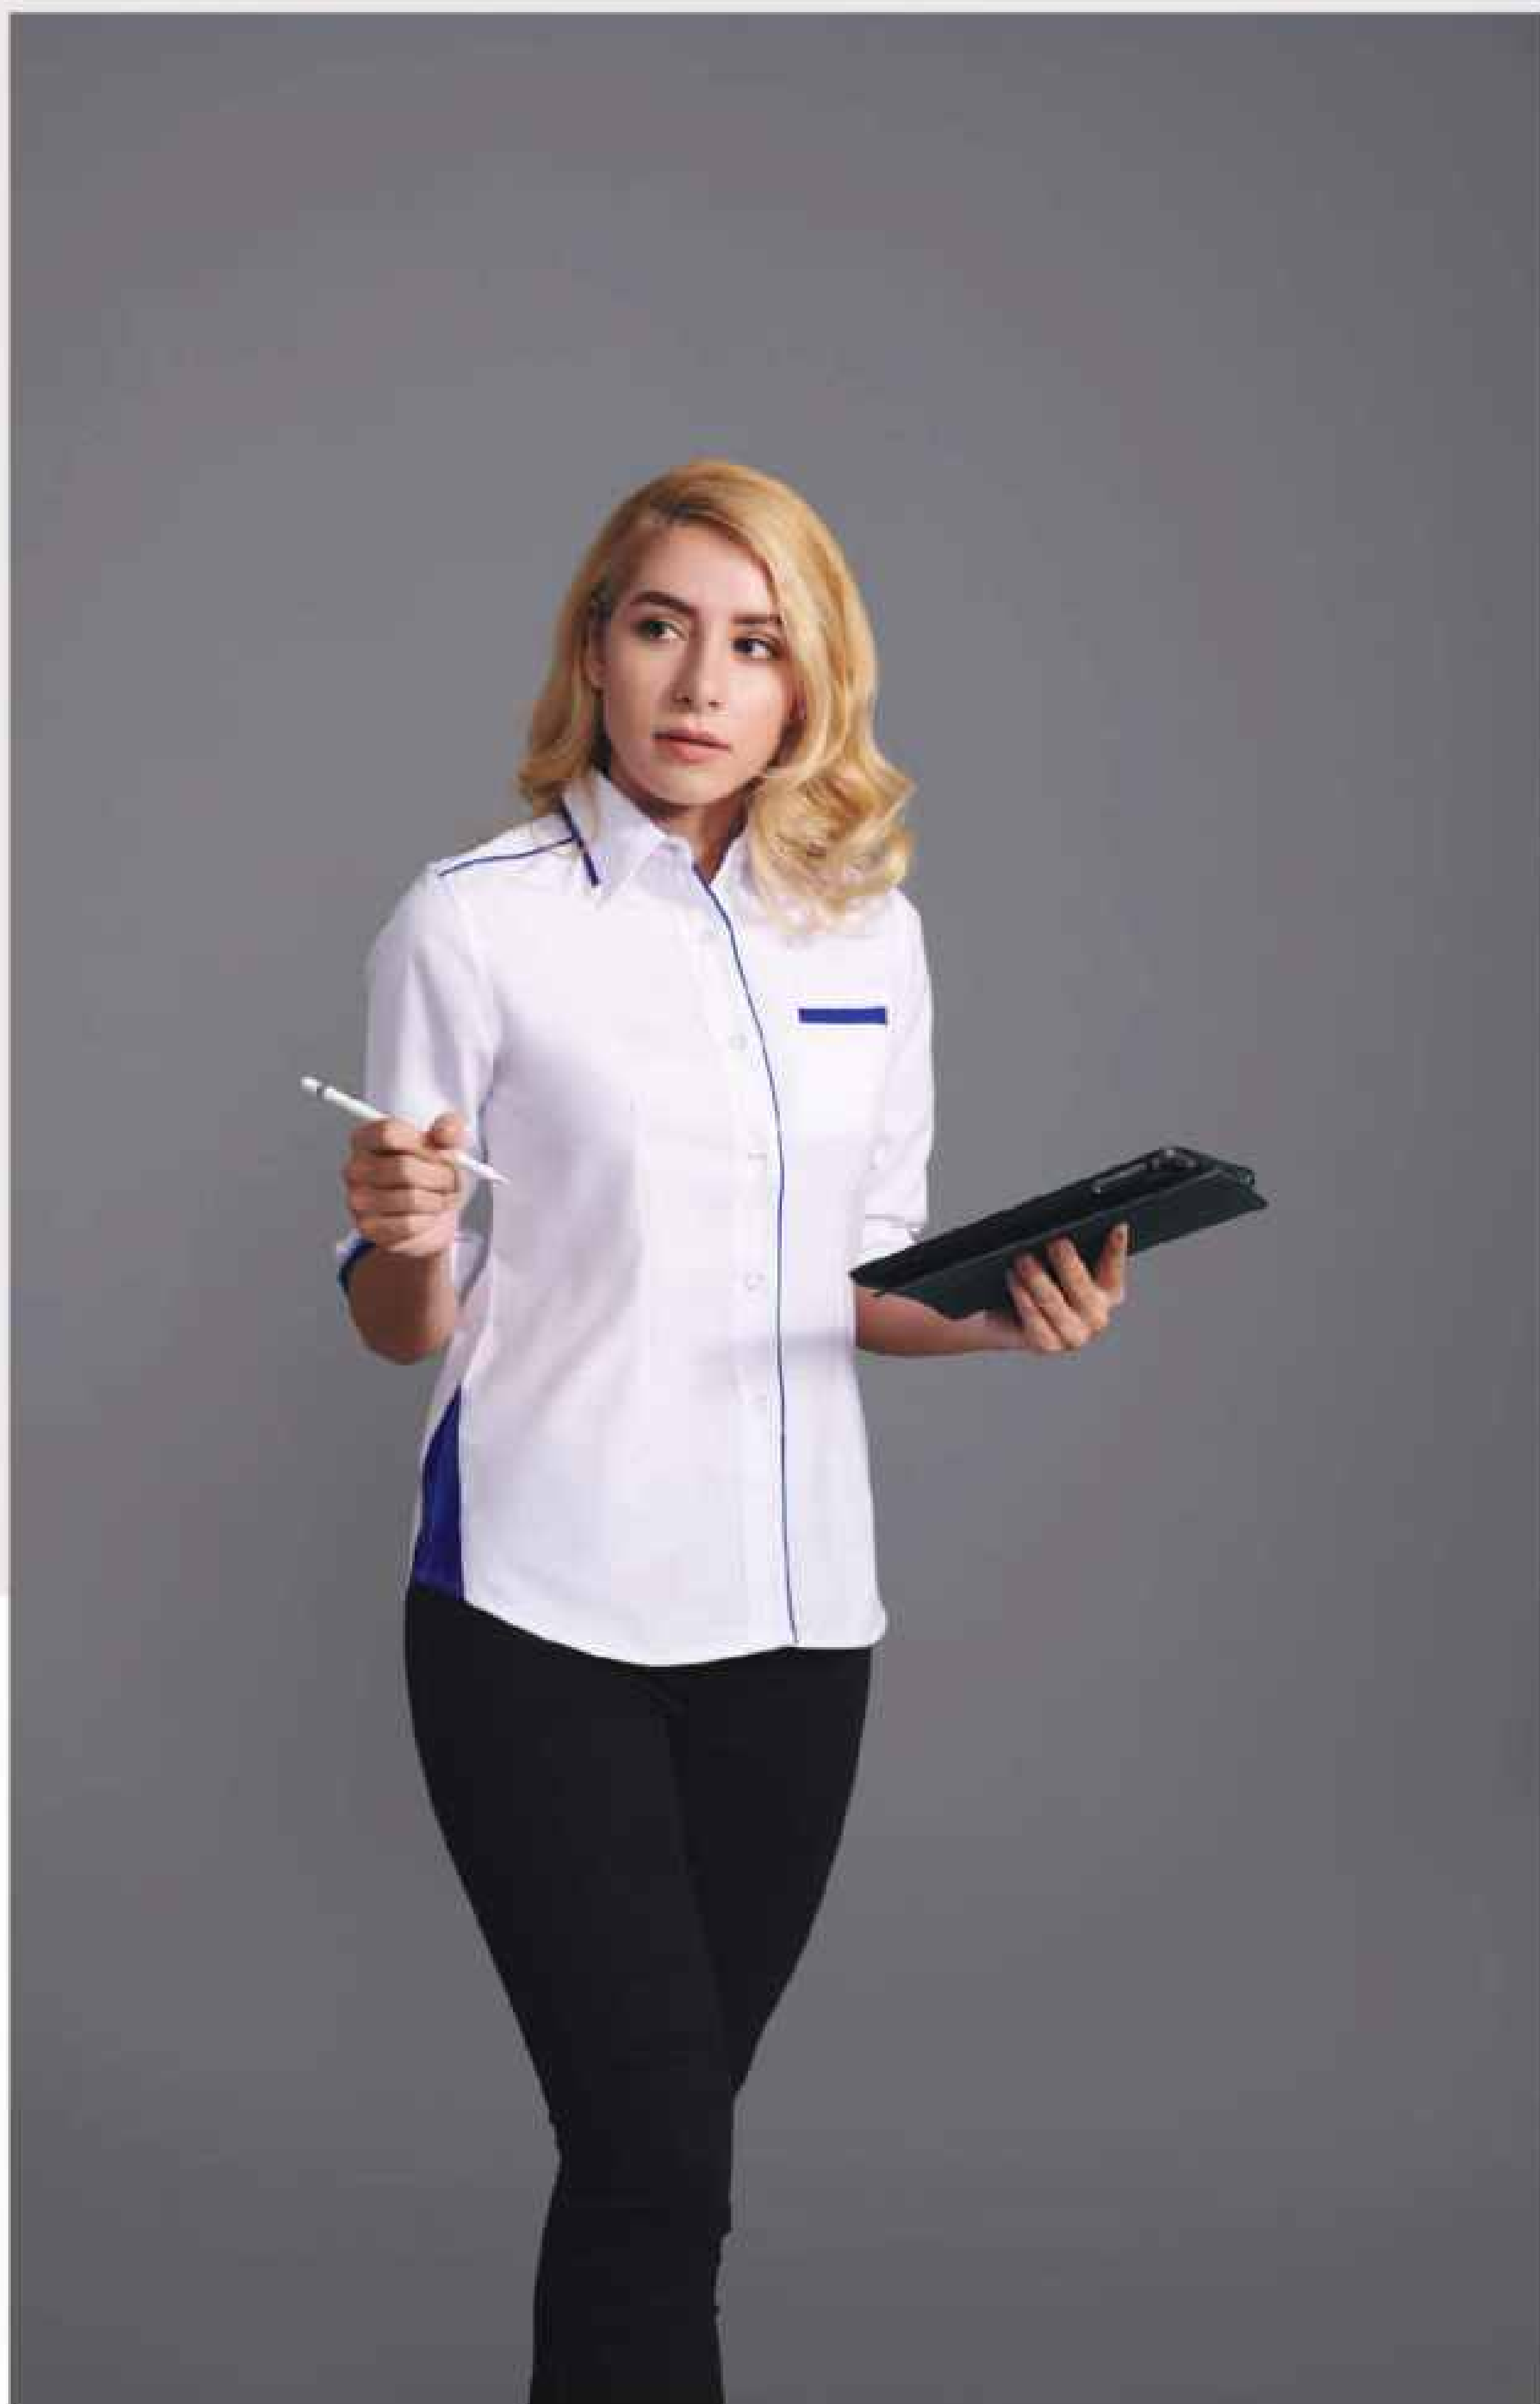

# F1 17

65% Polyester - 35% Viscose

Weight: 200g/m<sup>2</sup>

SIZE	SHOULDER	CHEST	SLEEVE	LENGTH
S	15"	36"	13.5"	25.5"
M	15.5"	38"	14"	26.5"
L	16"	40"	14"	27.5"
XL	16.5"	42"	14.5"	29"
2XL	17"	44"	14.5"	29.5"
3XL	17.5"	46"	15"	29.5"
4XL	18"	48"	15"	30"
5XL	18.5"	50"	15.5"	30.5"