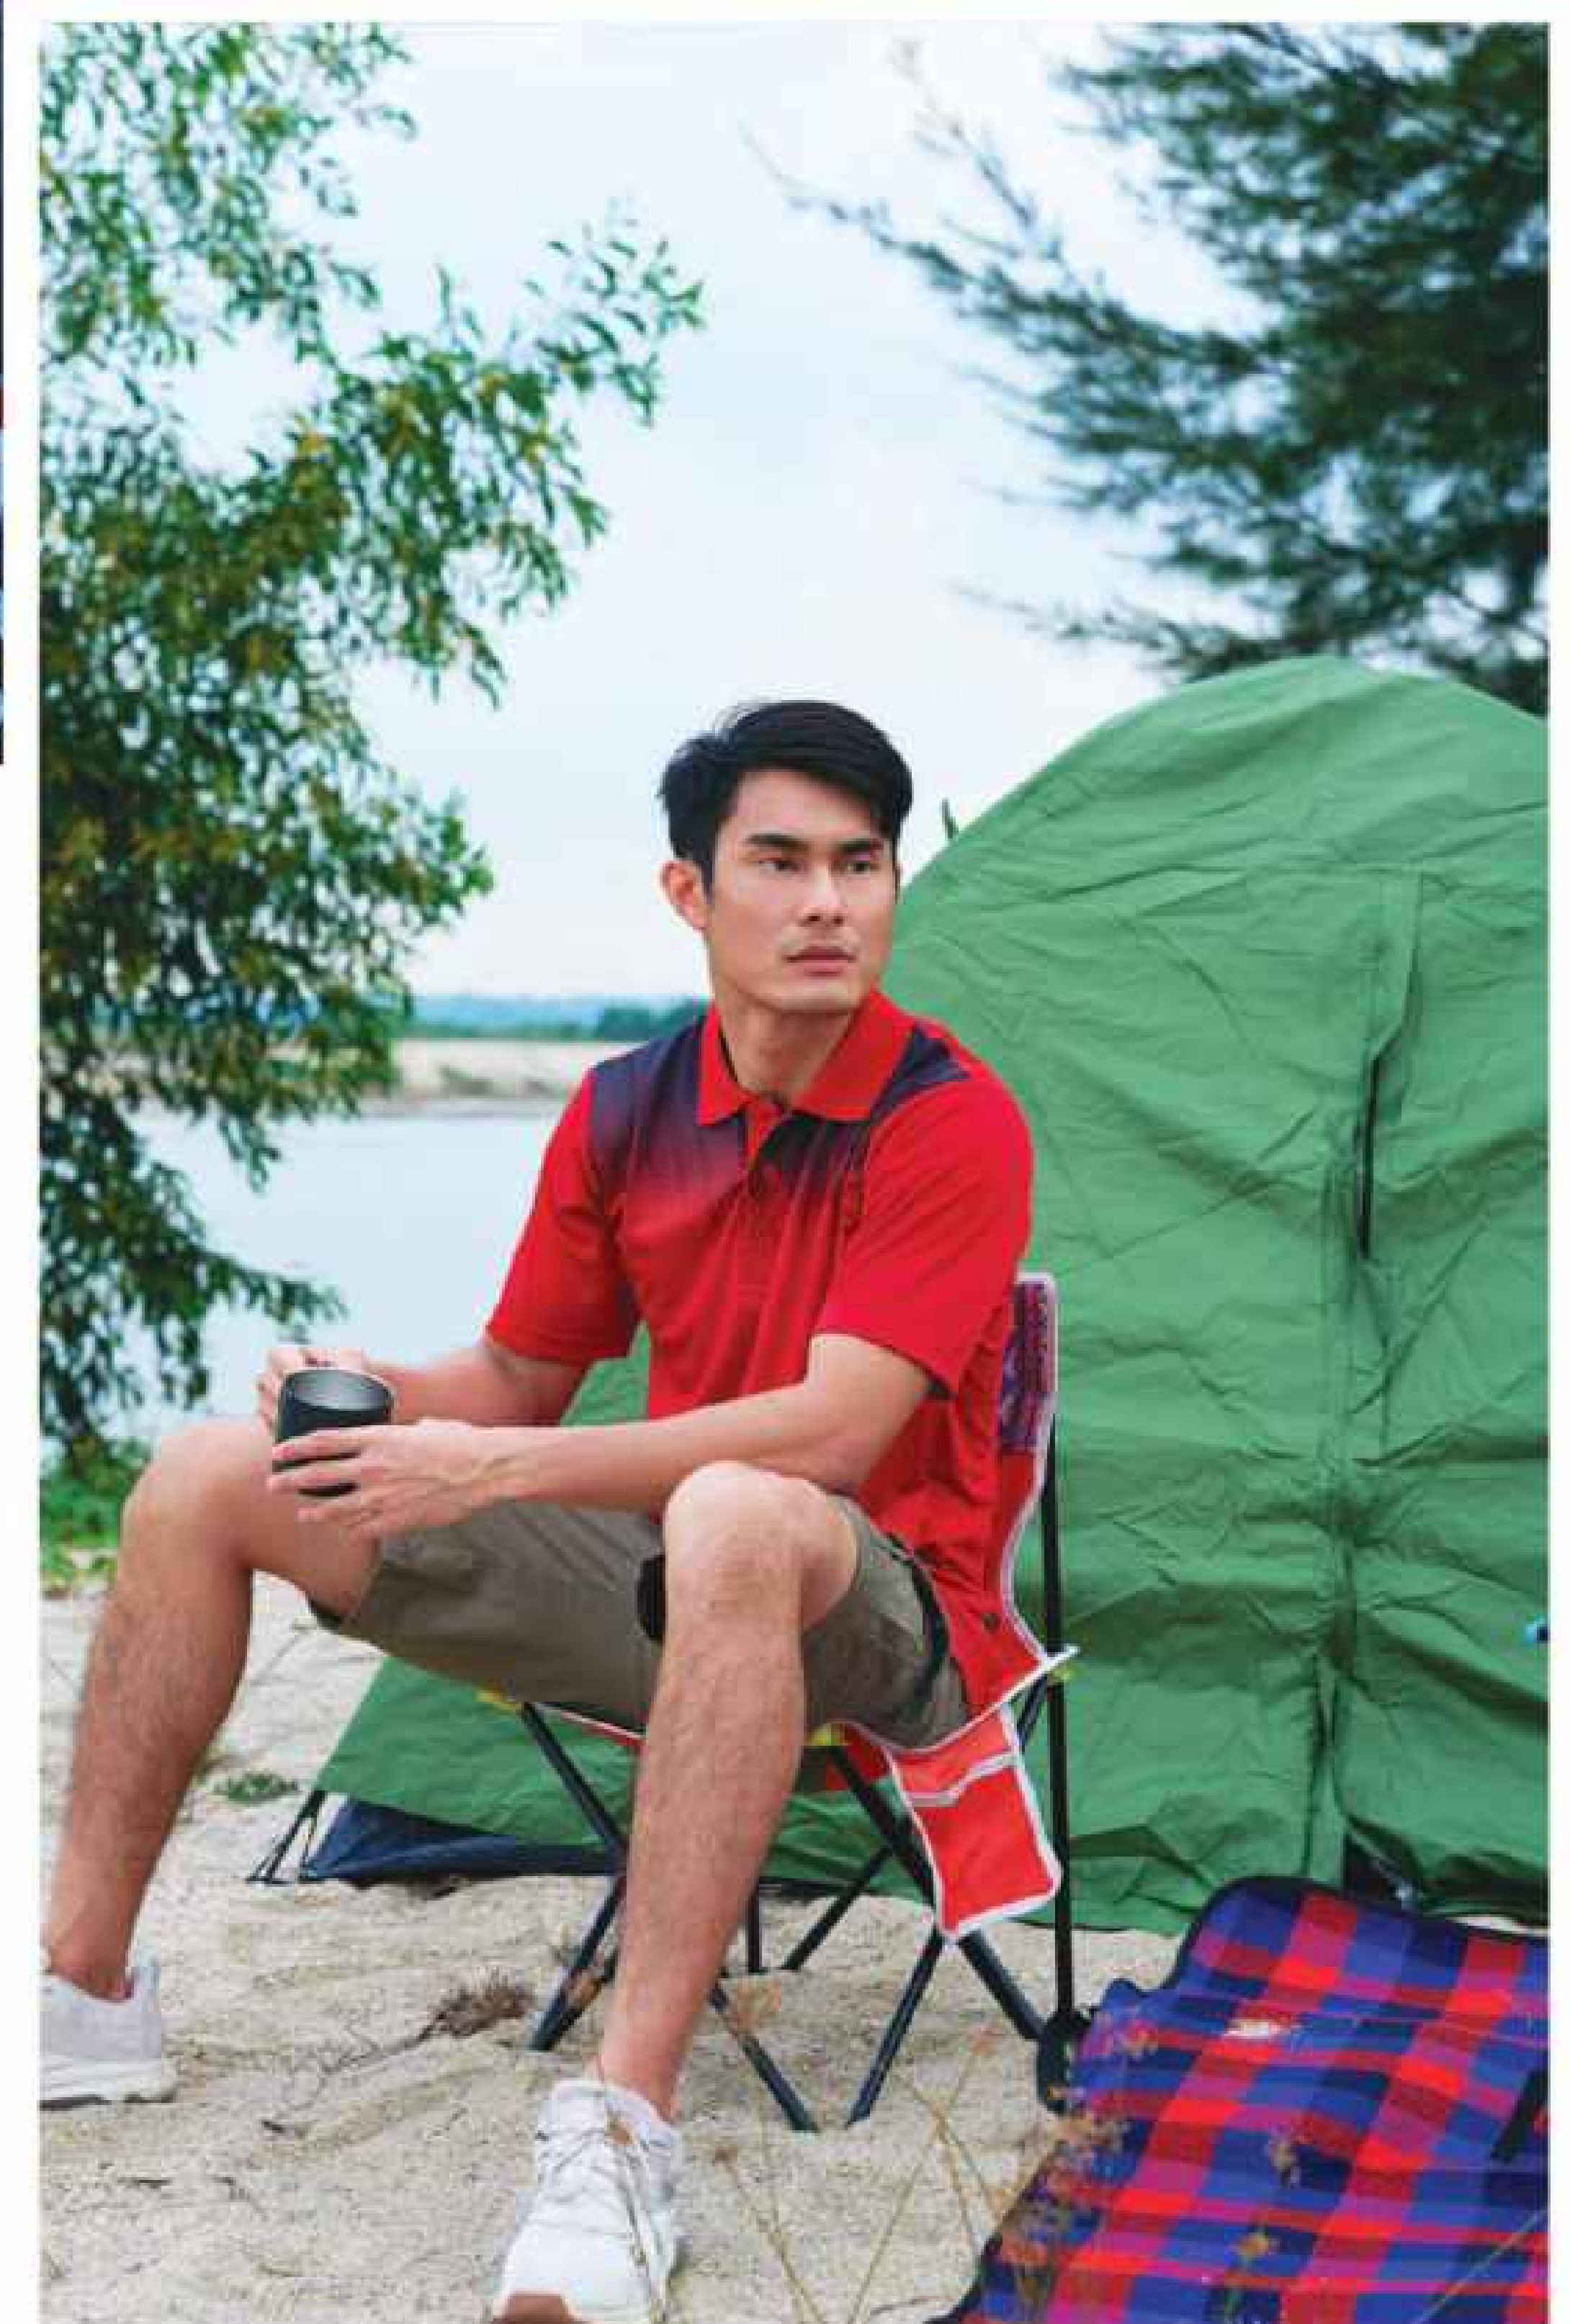

QD 63, pg 024