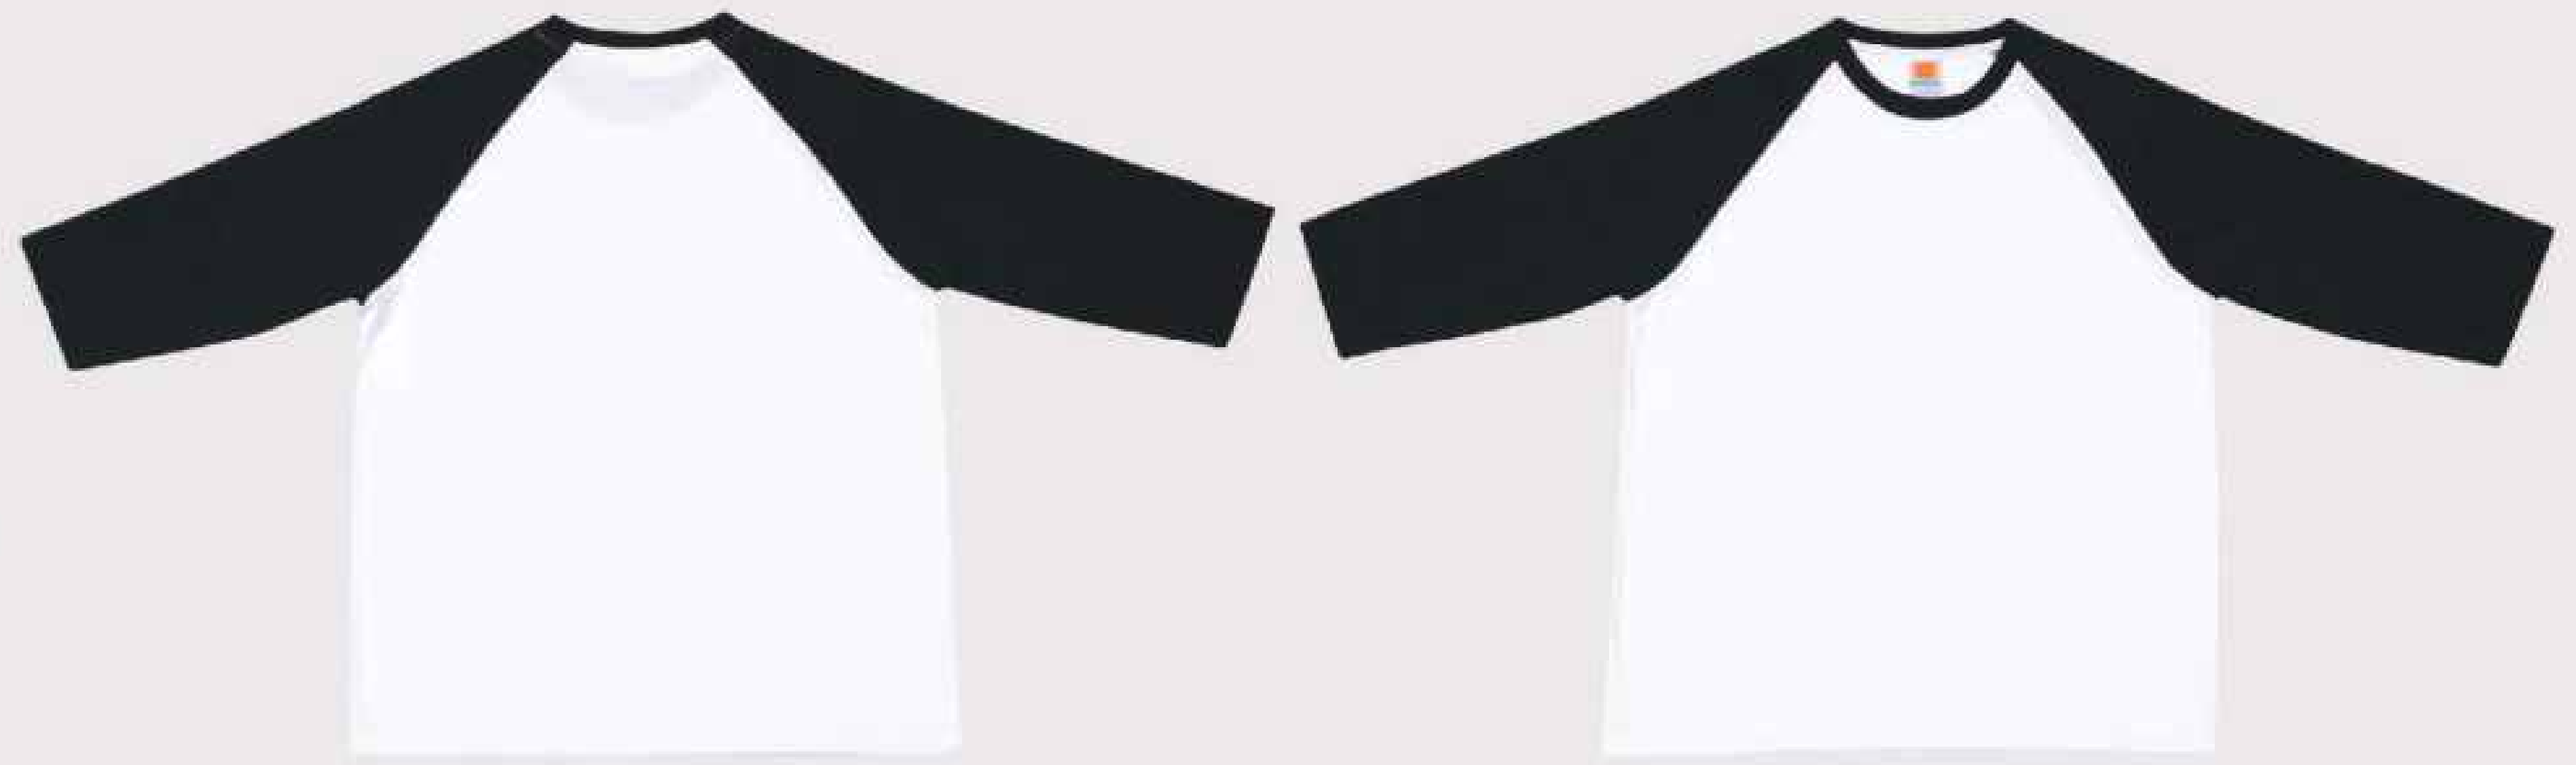

CT 56

3/4 Sleeve

Comfy Cotton™

100% Cotton

Weight: 160g/m²

SIZE	CHEST	SLEEVE	LENGTH
XS	36"	23"	25"
S	38"	23.5"	26"
M	40"	24"	27"
L	42"	24.5"	28"
XL	44"	25"	29"
2XL	46"	25.5"	30"
3XL	48"	26"	31"

CT 5600

White / Black

Round Neck Short Sleeve Style: CT 55, Page 66-67