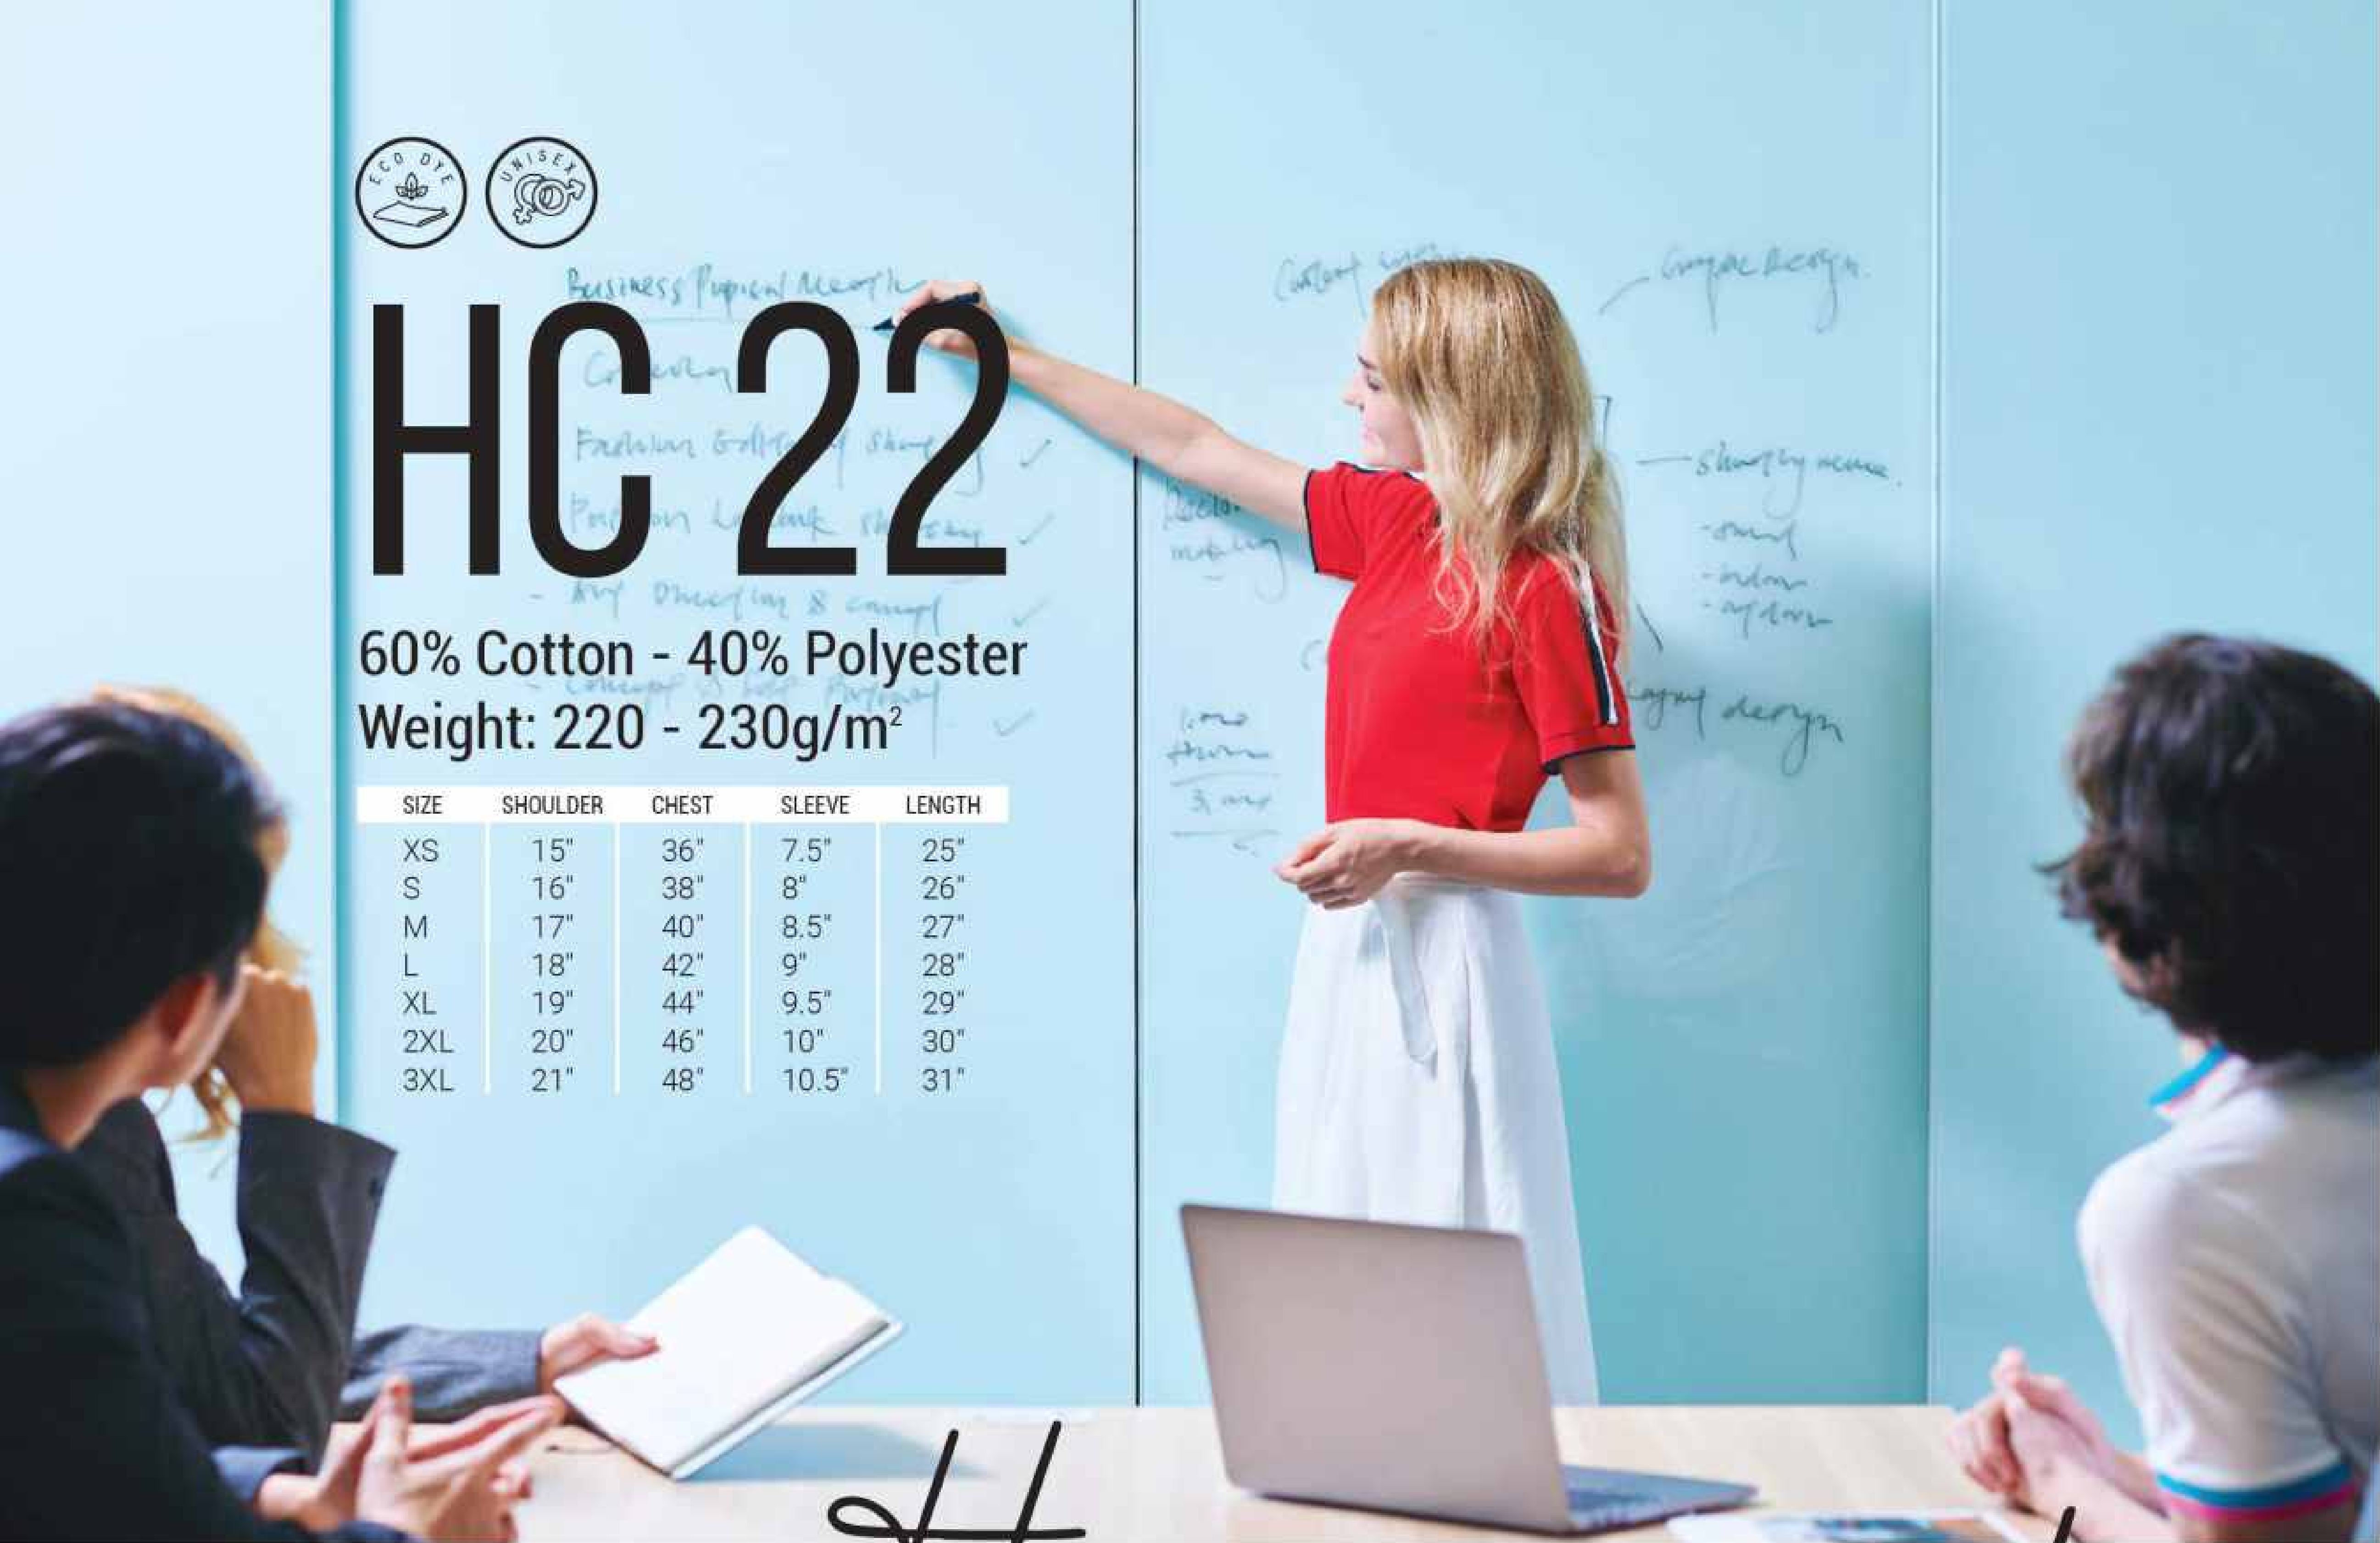

# HC 22

60% Cotton - 40% Polyester  
Weight: 220 - 230g/m<sup>2</sup>

SIZE	SHOULDER	CHEST	SLEEVE	LENGTH
XS	15"	36"	7.5"	25"
S	16"	38"	8"	26"
M	17"	40"	8.5"	27"
L	18"	42"	9"	28"
XL	19"	44"	9.5"	29"
2XL	20"	46"	10"	30"
3XL	21"	48"	10.5"	31"