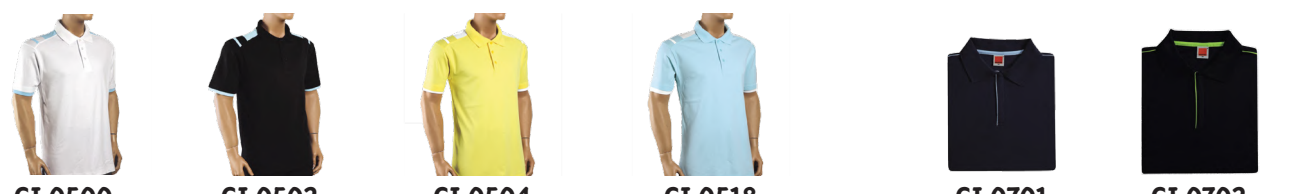

CI07

Female
60% Cotton - 40% Polyester
Weight: 210g/m² | Sizes: XL

CI 0500 White / Powder Blue
CI 0502 Black / Powder Blue
CI 0504 Yellow / White
CI 0518 Powder Blue / White
CI 0701 Navy / Light Blue
CI 0702 Black / Lime Green